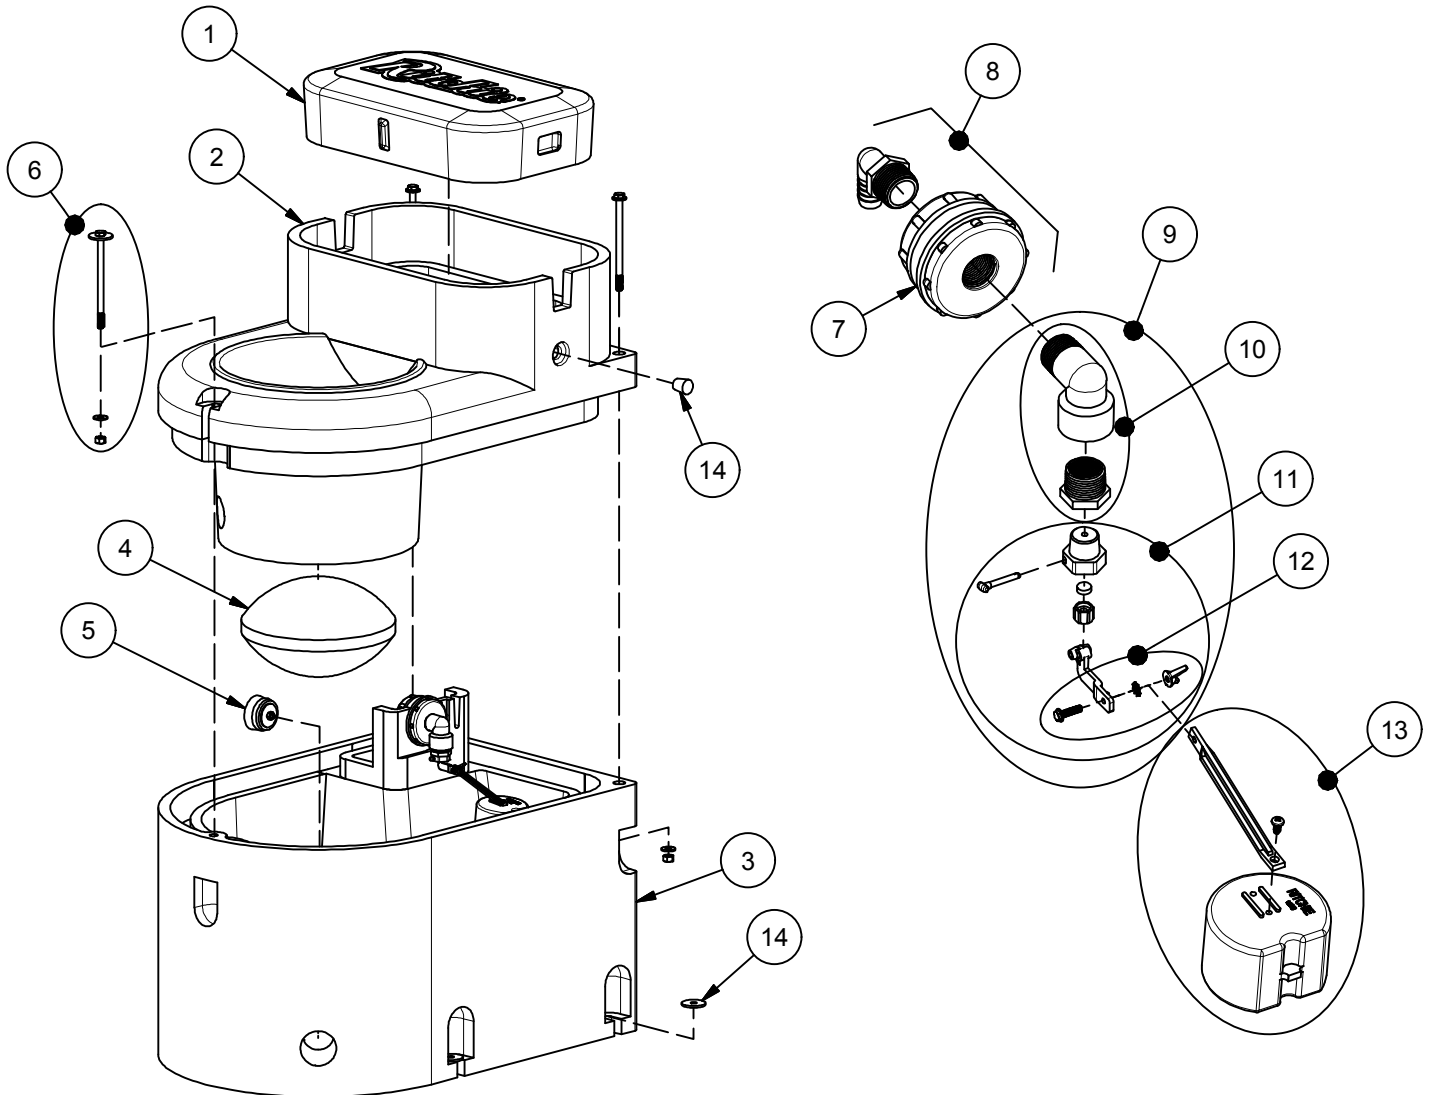

Thrifty King CT1-2000

Part # 16271

| Item | Part # | Description | Qty | Item | Part # | Description | Qty |
|------|--------|-------------------------------|-------|------|--------|---------------------------------|-------|
| 1 | 16861 | Thrifty King CT1 Cover | 1 | 10 | 16287 | Adptr Reducer 3/4" to 1/2" pkg | 1 pkg |
| 2 | 16860 | Thrifty King CT1 Top | 1 | 11 | 12575 | Red Valve 1/2" Male pkg | 1 pkg |
| 3 | 16859 | Thrifty King CT1 Base | 1 | 12 | 12576 | Wingnut/Screw Assembly | 1 pkg |
| 4 | 16305 | Elliptical Closures | 1 | 13 | 12836 | Float with Long Arm pkg | 1 pkg |
| 5 | 18219 | Drain Plug #11 pkg | 1 pkg | 14 | 18633 | Plug #3 - Water Channel | 1 pkg |
| 6 | 16538 | Top Bolt, Wshr, & Nut (2/pkg) | 2 pkg | NS | 14866 | Seal Foam 10' Roll | 1 |
| 7 | 18625 | Bulkhead Fitting 3/4" NPT | 1 pkg | NS | 14859 | Pipe Insulation | 1 |
| 8 | 16898 | Bulkhead with Elbow | 1 pkg | NS | 18614 | Adapter 3/4" x 5/8" HB | 1 pkg |
| 9 | 16899 | Valve 1/2" White W/ Adpt pkg | 1 pkg | NS | 16857 | TK CT1 Accessory pkg | 1 pkg |
| | 18692 | Valve 1/2" Red W/ Adpt pkg | 1 pkg | NS | 16646 | Opt. Ribbed Elliptical Closures | 1 |